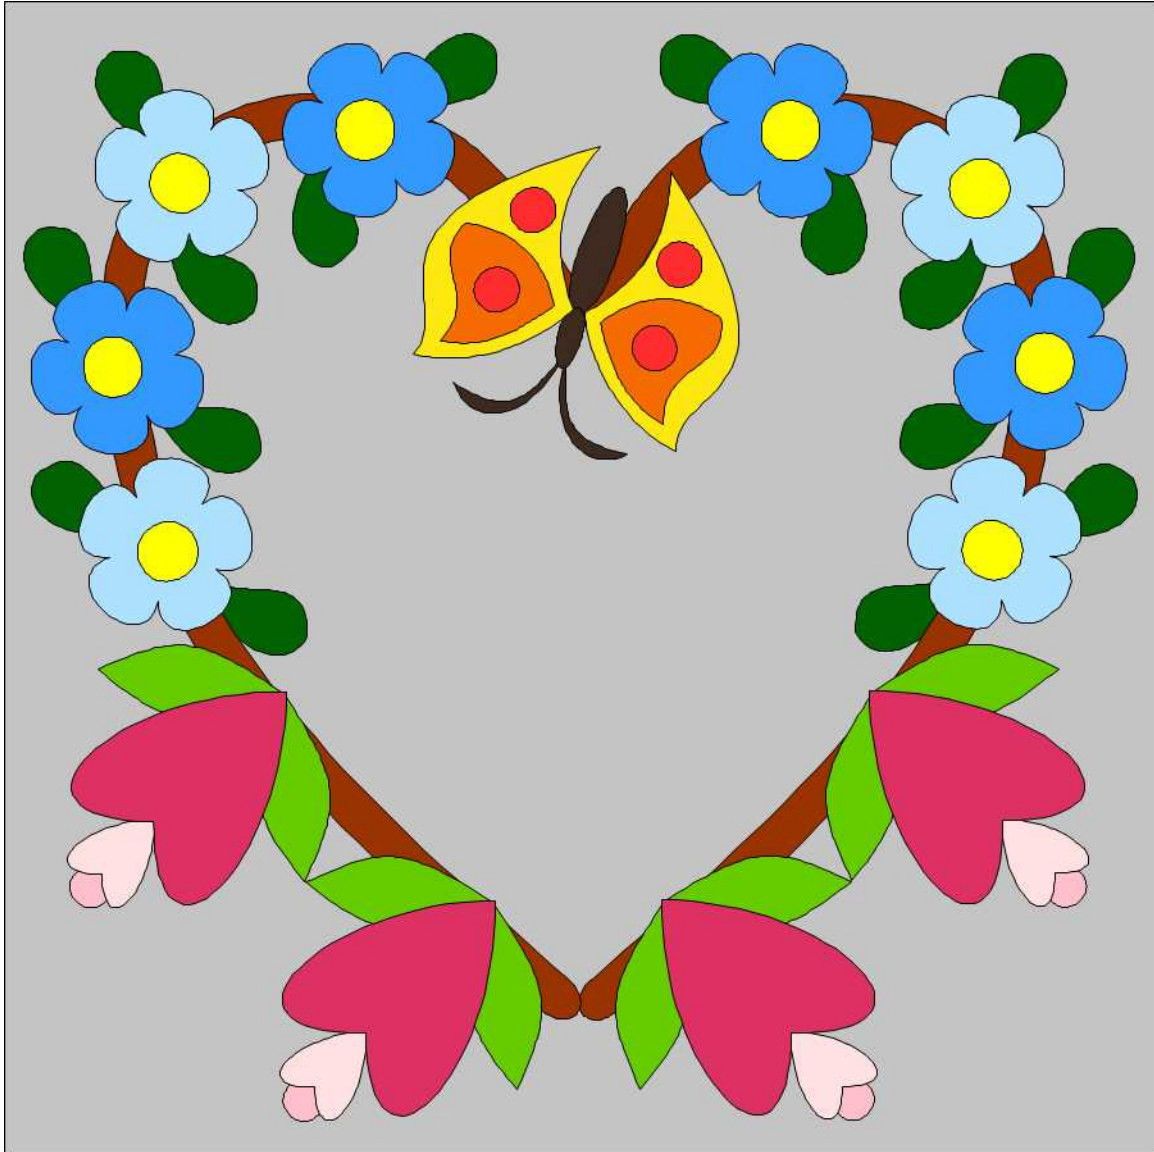

Bleeding Heart Wreath

12" Finished Block

Enlarge pattern placement guide 50%.

Templates are full size and without seam allowances.

Butterfly antennae could be embroidered rather than appliquéd.

Although I made the butterfly body in two pieces, it could be cut out and constructed as one piece for easier appliquéd.